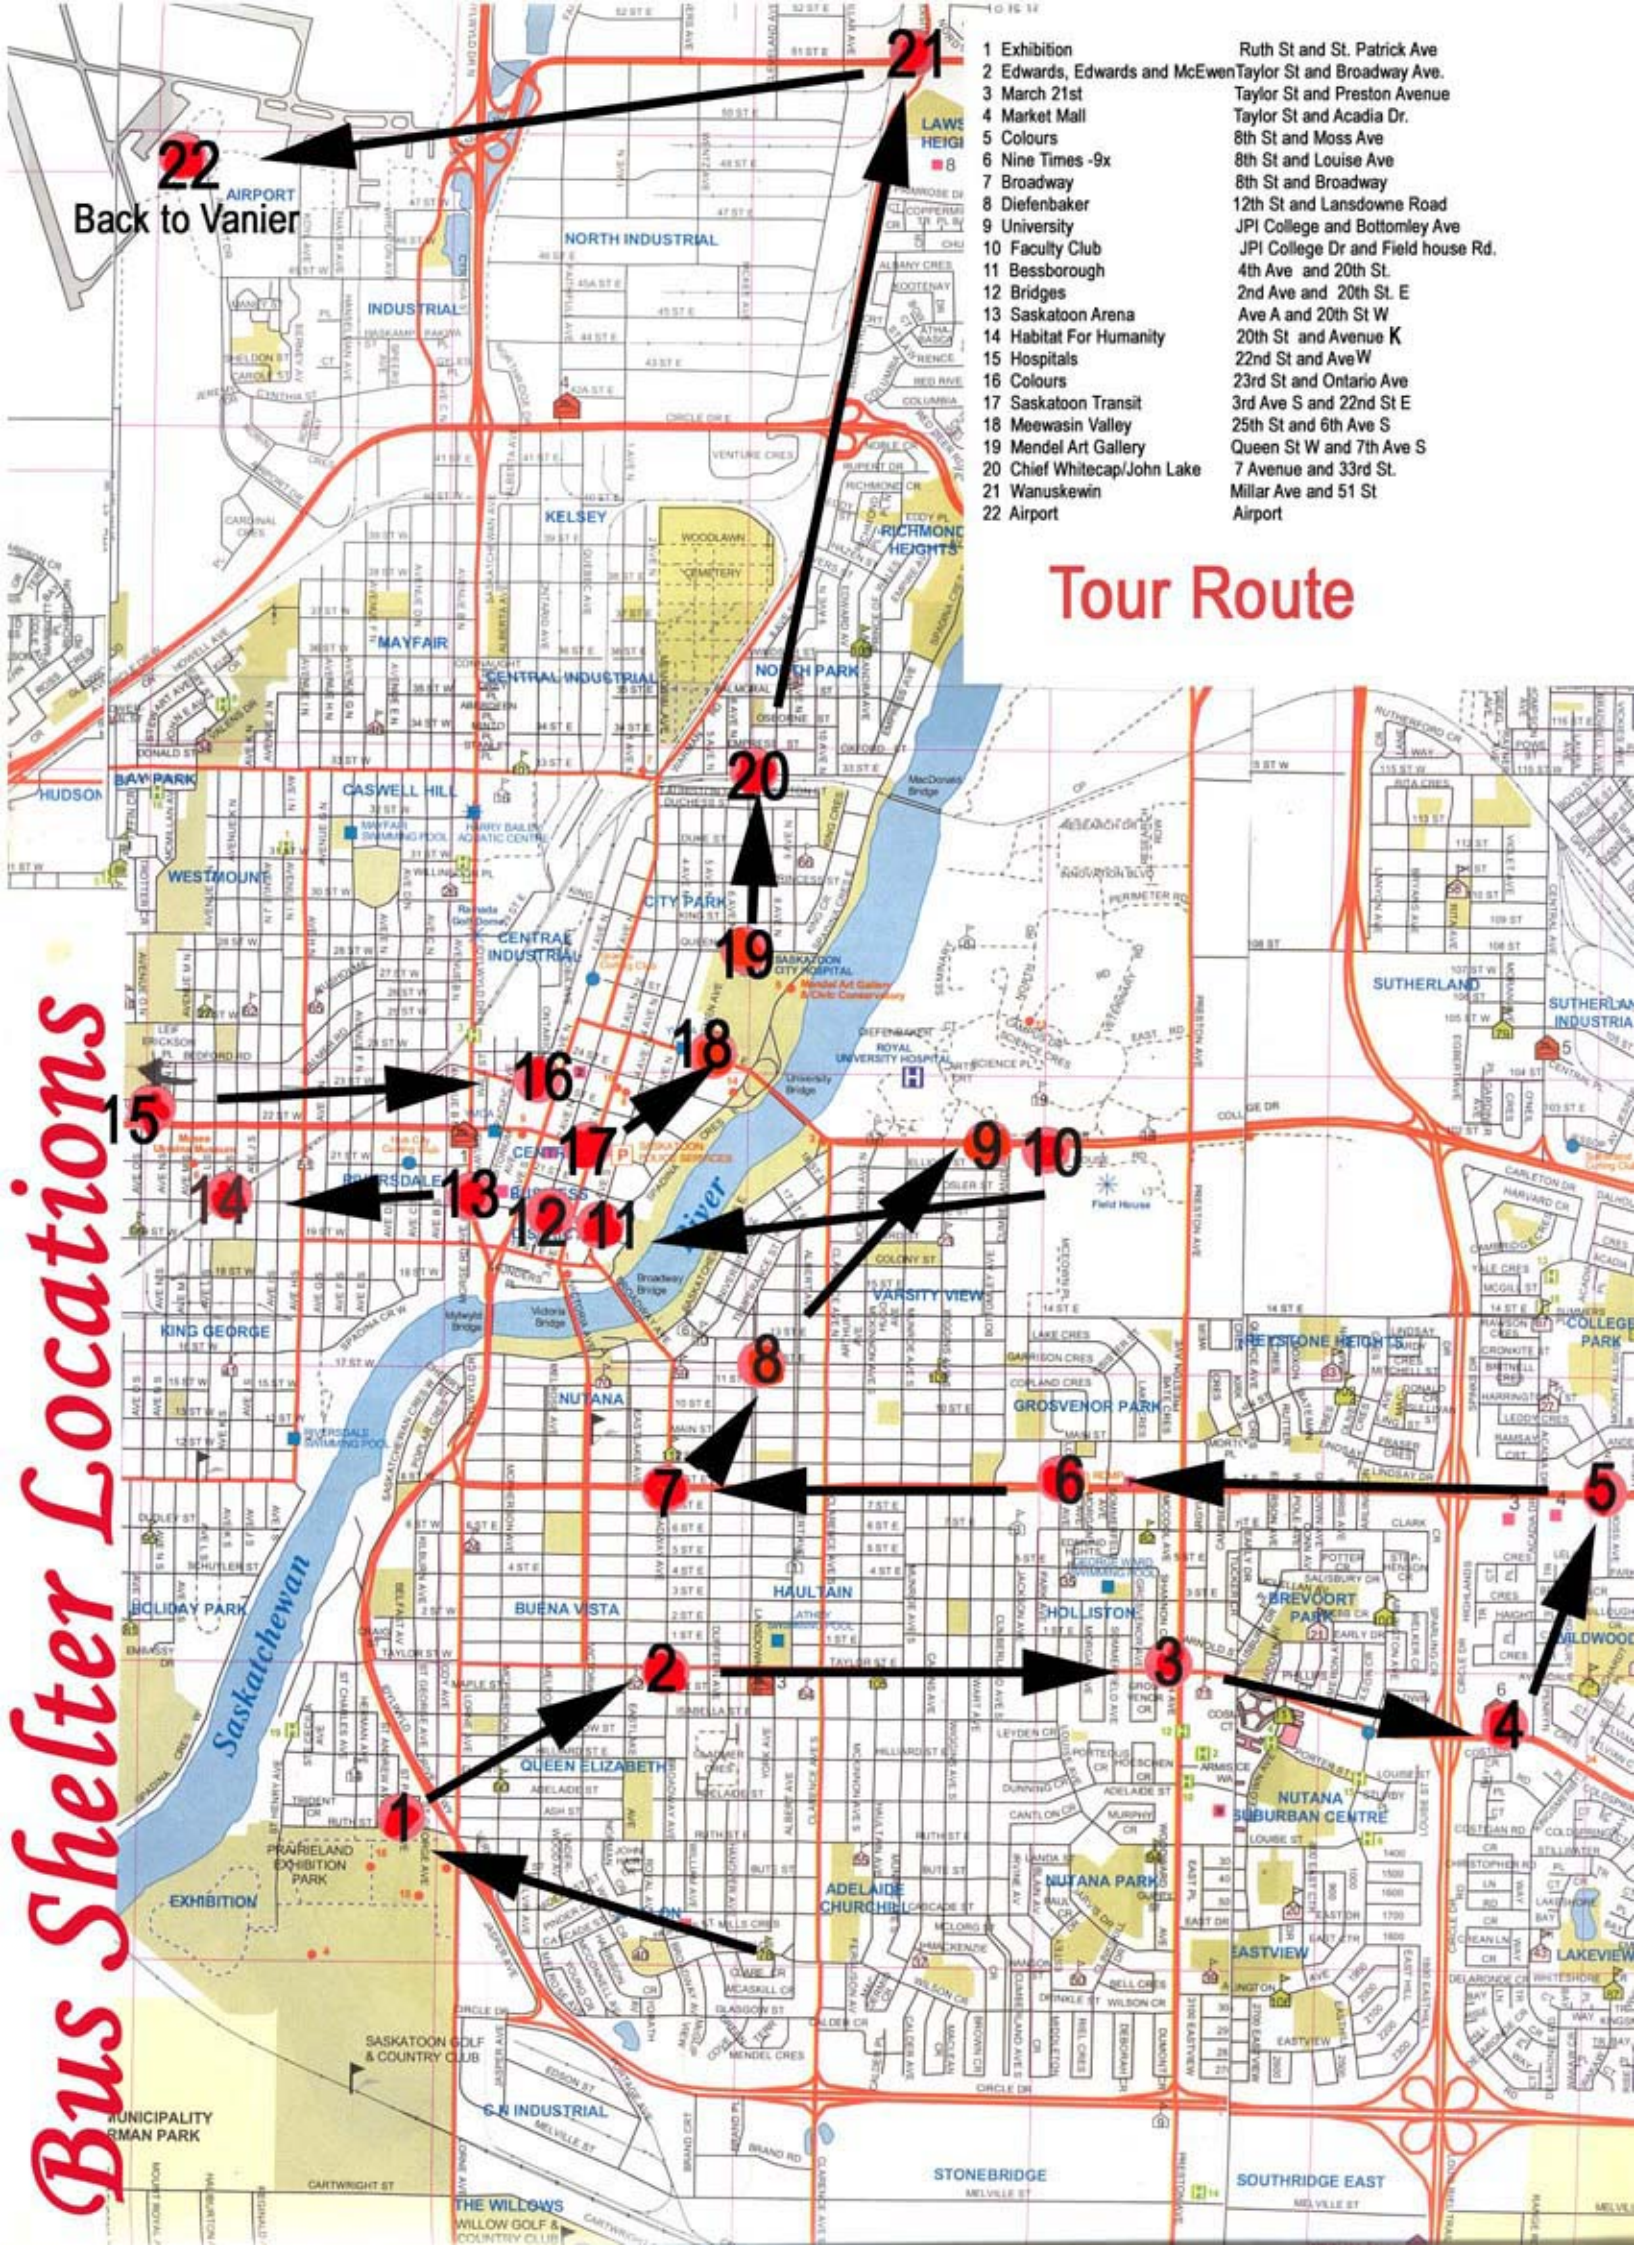

Bus Shelter Locations

22 AIRPORT
Back to Vanier

- 1 Exhibition
- 2 Edwards, Edwards and McEwen
- 3 March 21st
- 4 Market Mall
- 5 Colours
- 6 Nine Times -9x
- 7 Broadway
- 8 Diefenbaker
- 9 University
- 10 Faculty Club
- 11 Bessborough
- 12 Bridges
- 13 Saskatoon Arena
- 14 Habitat For Humanity
- 15 Hospitals
- 16 Colours
- 17 Saskatoon Transit
- 18 Meewasin Valley
- 19 Mendel Art Gallery
- 20 Chief Whitecap/John Lake
- 21 Wanuskewin
- 22 Airport

- Ruth St and St. Patrick Ave
- Taylor St and Broadway Ave.
- Taylor St and Preston Ave
- Taylor St and Acadia Dr.
- 8th St and Moss Ave
- 8th St and Louise Ave
- 8th St and Broadway
- 12th St and Lansdowne Road
- JPI College and Bottomley Ave
- JPI College Dr and Field house Rd.
- 4th Ave and 20th St.
- 2nd Ave and 20th St. E
- Ave A and 20th St W
- 20th St and Avenue K
- 22nd St and Ave W
- 23rd St and Ontario Ave
- 3rd Ave S and 22nd St E
- 25th St and 6th Ave S
- Queen St W and 7th Ave S
- 7 Avenue and 33rd St.
- Millar Ave and 51 St
- Airport

Tour Route